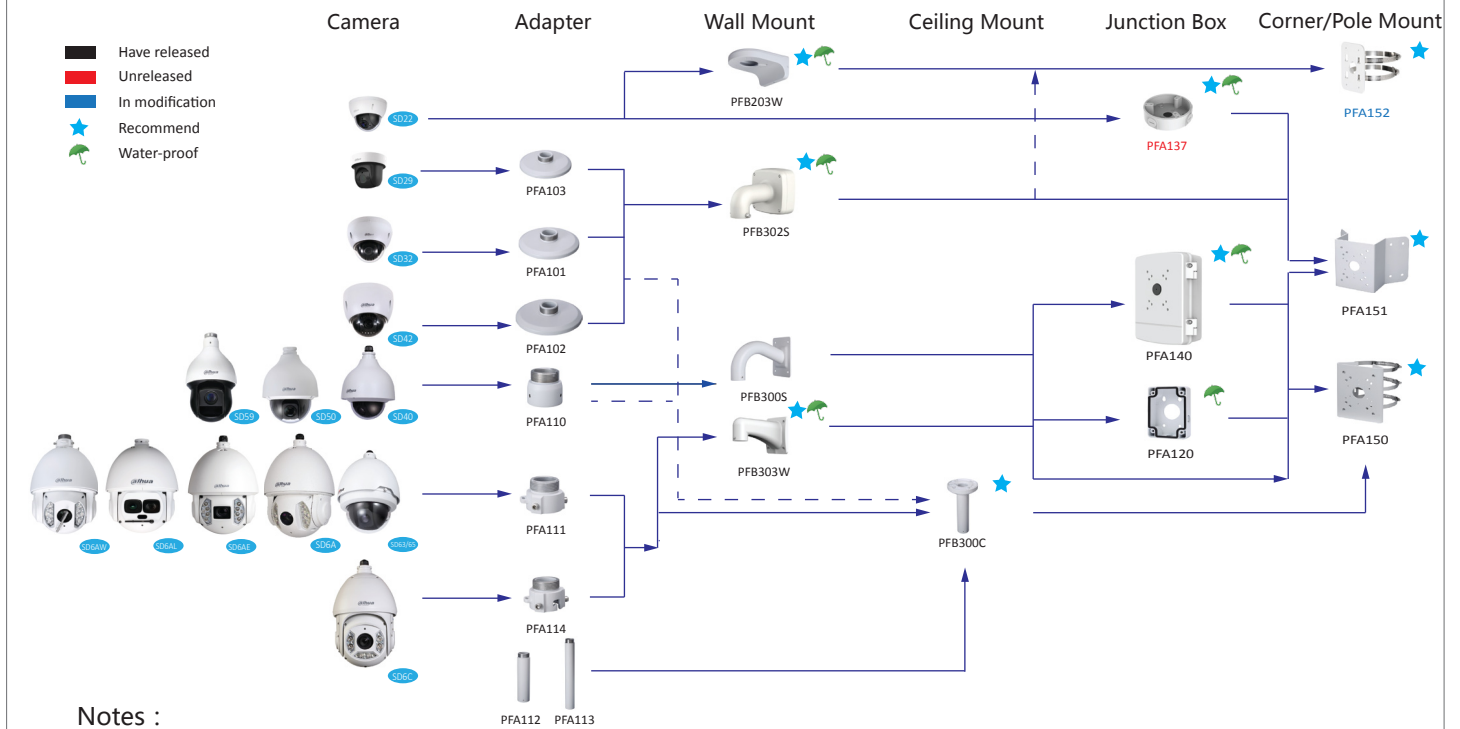

# Selection of box cameras

Shape	Analog	HDCVI	Network
	FW181G	HFW1000/1100/1200/ 2120/2220S	HFW1000/1020/1120/1200/1220/1320/2100/ 4100/4120/4200/4220/4221/4300/4421S, HFW1000/1200S-W,
			HFW3100/3101/3200/3202/3300/3301/ 5100/5200/5202/5300/5302/5502C HFW5100/5200/5300C-L
		HF3101	
		HF3220E	HF5121/5221/5421E, HF8281/8301/81200E
			HFW5100/5200-IRA
	FW181D		
	FW181J		
			HFW5100/5200D
	FW181I	HFW2120/2220E	HFW4100/4120/4200/4220/4221/4300/4421E
		HFW3220E-Z	HFW5100/5200/5300E(-Z/VF), HFW8301E(-Z), HFW8281E-Z, HFW5200E-Z12, HFW5121/5220/5221/5421E-Z
	FW181R	HFW1000/1100/1200R, HFW1000/1100/1200RM	HFW1120RM
	FW181R-VF	HFW1100/1200/2120/2220R-VF, HFW2120/2220R-Z	HFW2100/2200/2300R-Z/VF, HFW2101/2201R-ZS/VFS
		SDZ1020/2020/2030S-N	

# Selection of dome cameras

Shape	Analog	HDCVI	Network
			HD1000/1200C(-W), HD2100, HD83200/4100/4200/4300C, HDB4100/4200/4300C(-A), EB5400
			HDB4100/4200/4300F-PT, HDPW4100/4200/4300F-WPT
	DW181H		
	DW181E	HDW1100S	HDW1000/1200/3200/4100/4200/4300S
		HDW2120/2220S	HDW1020/1120/1220/1320S
		HDW1000/1100/1200/2120/2220M	HDW4120/4220/4421M
		HDW1100/1200/2120/2220R-VF	
	DW181M		HDW4100/4200/4300C
	DW181R	HDW1000/1100R	
		HDW1200/2120/2220E	HDW4120/4220/4221/4421C
		HDW2120/2220E-Z	HDW2120/2220R-Z
			HDB(W)3100/3101/3200/3202/3301/5100/5200/5202/5300/5302/5502, HDB(W)8301(-Z), HDB(W)8281-Z
			HDBW5121/5220/5221/5421E-Z
		HDBW3220E-Z	
		HDBW1100/1200/2120/2220E	HDBW1000/1200E(-S/-W), HDBW4100/4200/4300E(-S/-AS), HDBW4800E, HDBW4120/4220/4221/4421E(-AS)
	DBW181R-VF	HDBW1100/1200/2120/2220R-VF, HDBW2120/2220R-Z	HDBW2100/2200/2300R-Z/VF, HDBW2101/2201R-ZS/VFS
	DBW183H MW183H	HDBW2120/2220F, HDBW2120/2220F-M	HDBW4120/4220/4221/4421F
			EB(W)8600/81200

**Notes :**

1. PTZ dome cameras have the standard configurations, and the configurations have been as follows.