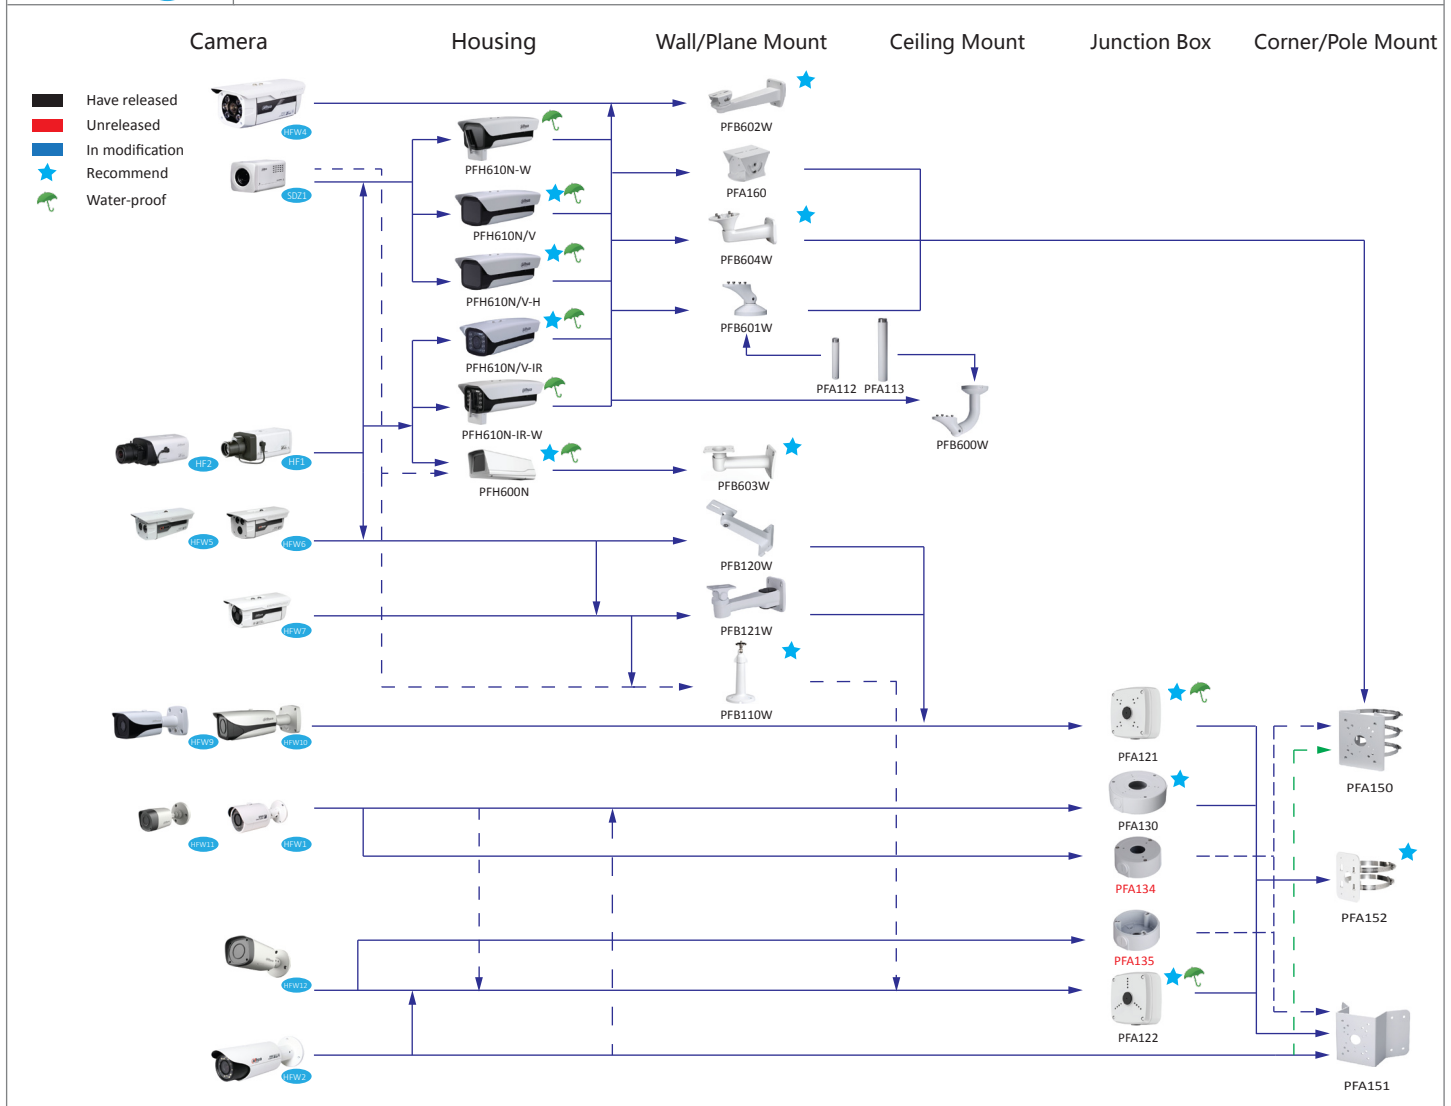

# Selection of box cameras

Shape	Analog	HDCVI	Network
	FW181G	HFW1000/1100/1200/ 2120/2220S	HFW1000/1020/1120/1200/1220/1320/2100/ 4100/4120/4200/4220/4221/4300/4421S, HFW1000/1200S-W,
			HFW3100/3101/3200/3202/3300/3301/ 5100/5200/5202/5300/5302/5502C HFW5100/5200/5300C-L
		HF3101	
		HF3220E	HF5121/5221/5421E, HF8281/8301/81200E
			HFW5100/5200-IRA
	FW181D		
	FW181J		
			HFW5100/5200D
	FW181I	HFW2120/2220E	HFW4100/4120/4200/4220/4221/4300/4421E
		HFW3220E-Z	HFW5100/5200/5300E(-Z/VF), HFW8301E(-Z), HFW8281E-Z, HFW5200E-Z12, HFW5121/5220/5221/5421E-Z
	FW181R	HFW1000/1100/1200R, HFW1000/1100/1200RM	HFW1120RM
	FW181R-VF	HFW1100/1200/2120/2220R-VF, HFW2120/2220R-Z	HFW2100/2200/2300R-Z/VF, HFW2101/2201R-ZS/VFS
		SDZ1020/2020/2030S-N	

# Selection of dome cameras

Shape	Analog	HDCVI	Network
			HD1000/1200C(-W), HD2100, HD83200/4100/4200/4300C, HDB4100/4200/4300C(-A), EB5400
			HDB4100/4200/4300F-PT, HDPW4100/4200/4300F-WPT
	DW181H		
	DW181E	HDW1100S	HDW1000/1200/3200/4100/4200/4300S
		HDW2120/2220S	HDW1020/1120/1220/1320S
		HDW1000/1100/1200/2120/2220M	HDW4120/4220/4421M
		HDW1100/1200/2120/2220R-VF	
	DW181M		HDW4100/4200/4300C
	DW181R	HDW1000/1100R	
		HDW1200/2120/2220E	HDW4120/4220/4221/4421C
		HDW2120/2220E-Z	HDW2120/2220R-Z
			HDB(W)3100/3101/3200/3202/3301/5100/5200/5202/5300/5302/5502, HDB(W)8301(-Z), HDB(W)8281-Z
			HDBW5121/5220/5221/5421E-Z
		HDBW3220E-Z	
		HDBW1100/1200/2120/2220E	HDBW1000/1200E(-S/-W), HDBW4100/4200/4300E(-S/-AS), HDBW4800E, HDBW4120/4220/4221/4421E(-AS)
	DBW181R-VF	HDBW1100/1200/2120/2220R-VF, HDBW2120/2220R-Z	HDBW2100/2200/2300R-Z/VF, HDBW2101/2201R-ZS/VFS
	DBW183H MW183H	HDBW2120/2220F, HDBW2120/2220F-M	HDBW4120/4220/4221/4421F
			EB(W)8600/81200

**Notes :**

1. PTZ dome cameras have the standard configurations, and the configurations have been as follows.