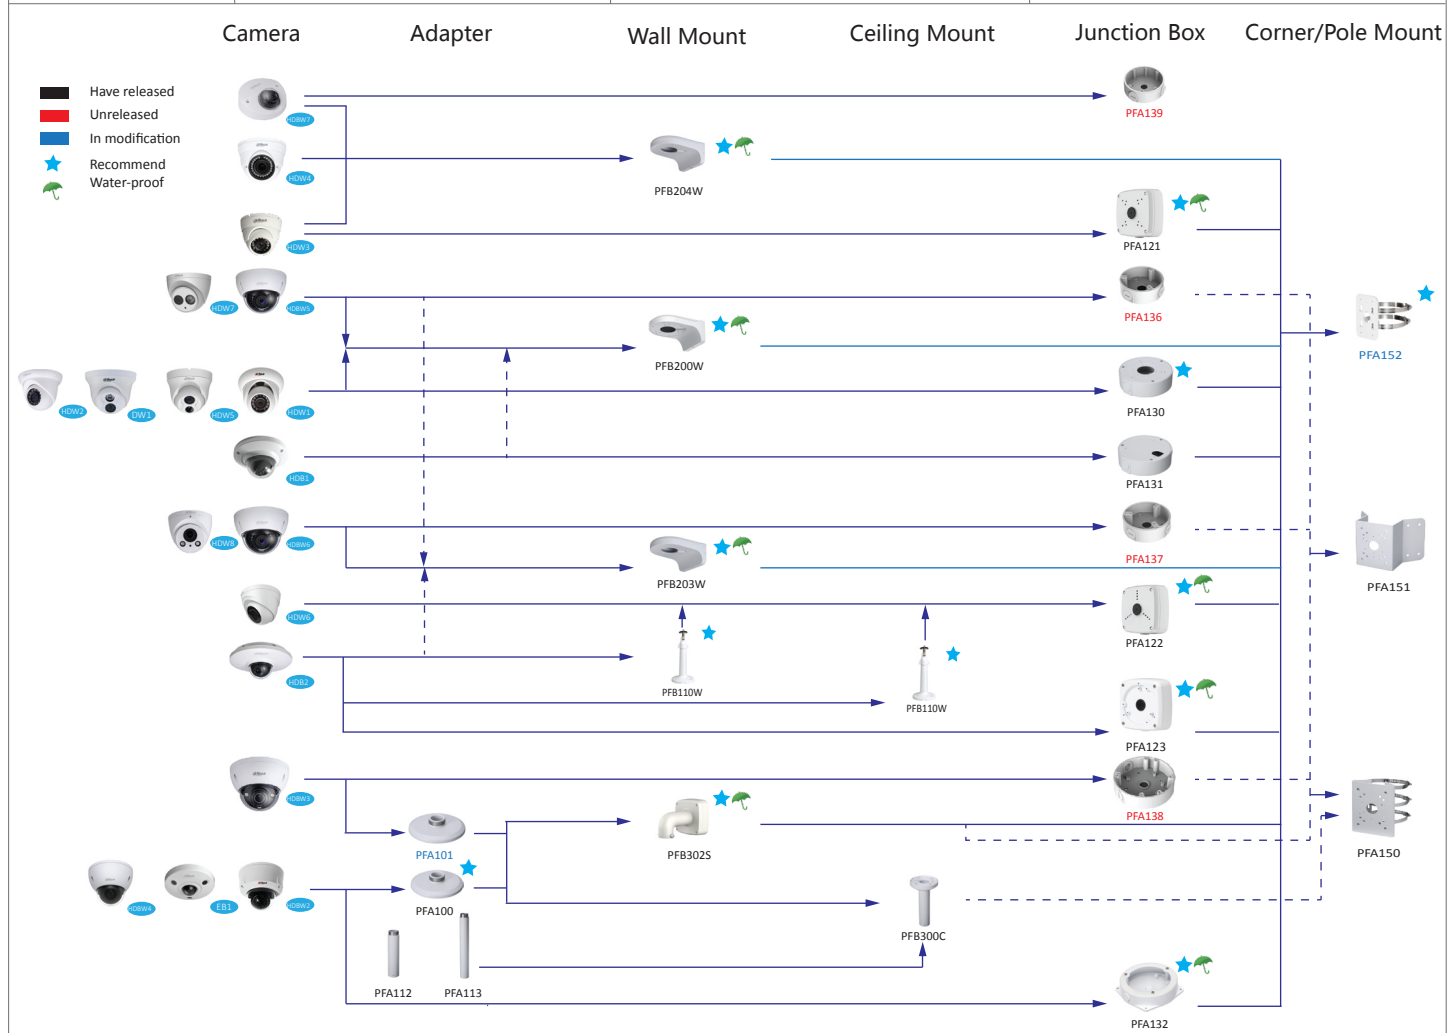

# Selection of box cameras

Shape	Analog	HDCVI	Network
	FW181G	HFW1000/1100/1200/ 2120/2220S	HFW1000/1020/1120/1200/1220/1320/2100/ 4100/4120/4200/4220/4221/4300/4421S, HFW1000/1200S-W,
			HFW3100/3101/3200/3202/3300/3301/ 5100/5200/5202/5300/5302/5502C HFW5100/5200/5300C-L
		HF3101	
		HF3220E	HF5121/5221/5421E, HF8281/8301/81200E
			HFW5100/5200-IRA
	FW181D		
	FW181J		
			HFW5100/5200D
	FW181I	HFW2120/2220E	HFW4100/4120/4200/4220/4221/4300/4421E
		HFW3220E-Z	HFW5100/5200/5300E(-Z/VF), HFW8301E(-Z), HFW8281E-Z, HFW5200E-Z12, HFW5121/5220/5221/5421E-Z
	FW181R	HFW1000/1100/1200R, HFW1000/1100/1200RM	HFW1120RM
	FW181R-VF	HFW1100/1200/2120/2220R-VF, HFW2120/2220R-Z	HFW2100/2200/2300R-Z/VF, HFW2101/2201R-ZS/VFS
		SDZ1020/2020/2030S-N	

# Selection of dome cameras

Shape	Analog	HDCVI	Network
			HD1000/1200C(-W), HD2100, HD83200/4100/4200/4300C, HDB4100/4200/4300C(-A), EB5400
			HDB4100/4200/4300F-PT, HDPW4100/4200/4300F-WPT
	DW181H		
	DW181E	HDW1100S	HDW1000/1200/3200/4100/4200/4300S
		HDW2120/2220S	HDW1020/1120/1220/1320S
		HDW1000/1100/1200/2120/2220M	HDW4120/4220/4421M
		HDW1100/1200/2120/2220R-VF	
	DW181M		HDW4100/4200/4300C
	DW181R	HDW1000/1100R	
		HDW1200/2120/2220E	HDW4120/4220/4221/4421C
		HDW2120/2220E-Z	HDW2120/2220R-Z
			HDB(W)3100/3101/3200/3202/3301/5100/5200/5202/5300/5302/5502, HDB(W)8301(-Z), HDB(W)8281-Z
			HDBW5121/5220/5221/5421E-Z
		HDBW3220E-Z	
		HDBW1100/1200/2120/2220E	HDBW1000/1200E(-S/-W), HDBW4100/4200/4300E(-S/-AS), HDBW4800E, HDBW4120/4220/4221/4421E(-AS)
	DBW181R-VF	HDBW1100/1200/2120/2220R-VF, HDBW2120/2220R-Z	HDBW2100/2200/2300R-Z/VF, HDBW2101/2201R-ZS/VFS
	DBW183H MW183H	HDBW2120/2220F, HDBW2120/2220F-M	HDBW4120/4220/4221/4421F
			EB(W)8600/81200

**Notes :**

1. PTZ dome cameras have the standard configurations, and the configurations have been as follows.